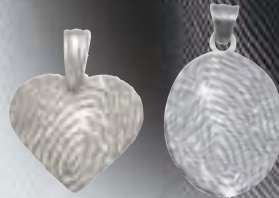

Actual Size

Chains: Made in the USA

ROLO CHAIN

Width: 1.5mm

32-501 Sterling Silver

Available Lengths (Inches):

16 18 20 24
$46* $52* $56* $66*

32-501 Yellow Gold Filled

Available Lengths (Inches):

16 18 20
$80* $82* $92*

32-501 Rose Gold Filled

Available Lengths (Inches):

18 20
$80* $90*

BOX CHAIN

Width: 1.2mm

32-500 Sterling Silver

Available Lengths (Inches):

16 18 20 24
$66* $70* $78* $92*

32-500 Yellow Gold Filled

Available Lengths (Inches):

16 18 20 24
$82* $92* $104* $120*

32-500 Rose Gold Filled

Available Lengths (Inches):

16 18 20
$90* $96* $106*