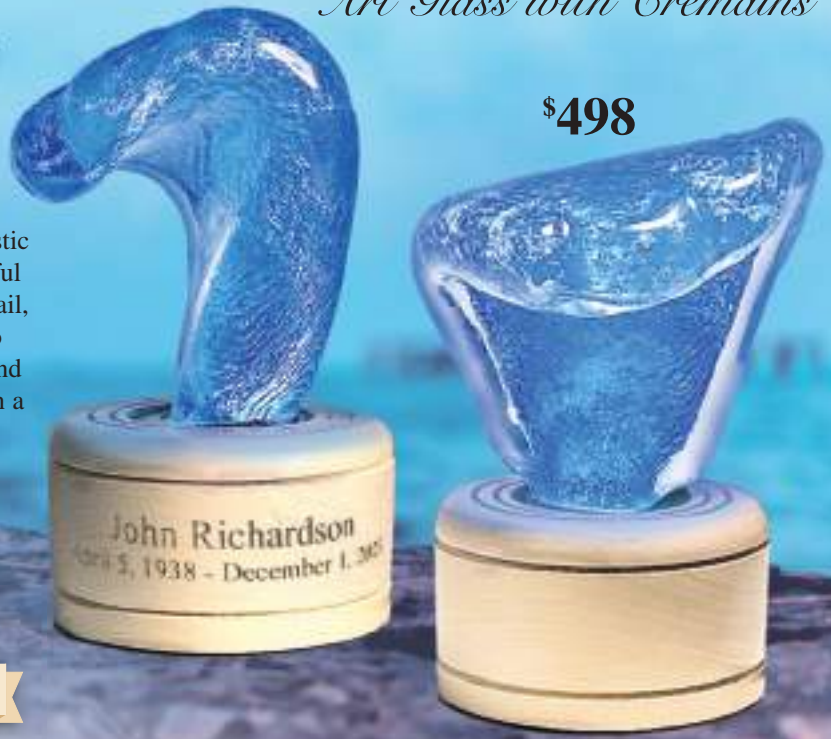

Art Glass

Art Glass with Cremains

Tribute Wave™ 96-071

Introducing the Tribute Wave – a stunning tribute to your loved one. This exquisite glass sculpture captures the majestic beauty of an ocean wave that evokes the serene and powerful essence of the sea. Crafted with meticulous attention to detail, the Wave not only serves as a beautiful piece of art but also incorporates the cremains of your loved one. This unique and meaningful keepsake allows you to cherish their memory in a way that is both elegant and deeply personal. Available in Blue, on a 4" Tip Resistant Light Base in your choice of Solid Maple or Cherry.

Approx. Wave Dimensions:

4.375" H x 4.375" W x 3.25" D

Light Base Engraving
Custom Text Engraving Additional
- 2 Lines ONLY

$498

Art Glass Pendants with Cremains

Available in one of five color schemes. All fronts of pendants will reflect different colors due to the multifaceted iridescent color schemes. Base color will be visible from the side and back, but the front will vary. Some will reflect purples, while some will show other colors such as blue. No two pieces look the same, making each one as unique as the life they represent. Pendants include a sterling silver bail and satin cord. Chains are not included with the pendant. Chains are available on p. 60. Box Chain shown left with Cobalt Oval.