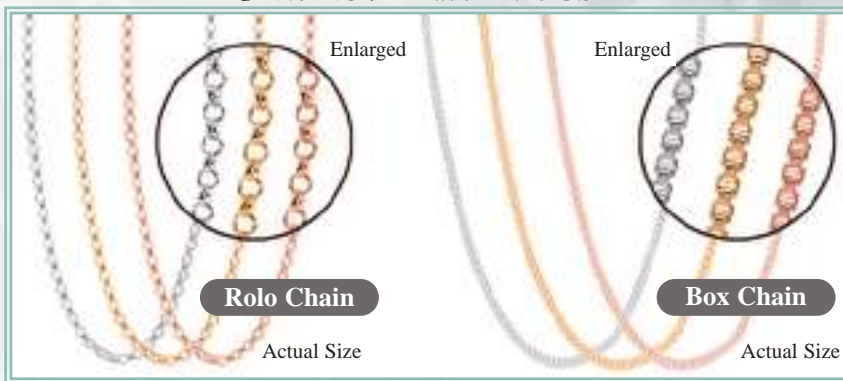

Rolo Chain

Box Chain

Actual Size

Actual Size