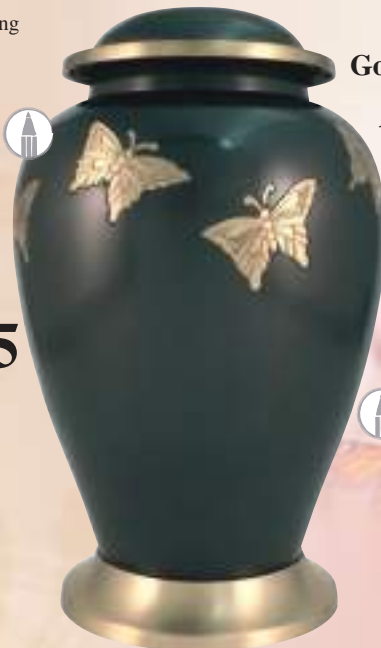

 Keepsake: Custom Text Engraving Additional - 2 Lines Only

\$56 Keepsake without Case

\$69 Keepsake with Case

\$235

Falling Leaves
30-A-405
10.5" H x 6" DIA
200 C.I.

\$235

Golden Monarch
30-A-421
10.5" H x 6" DIA
200 C.I.